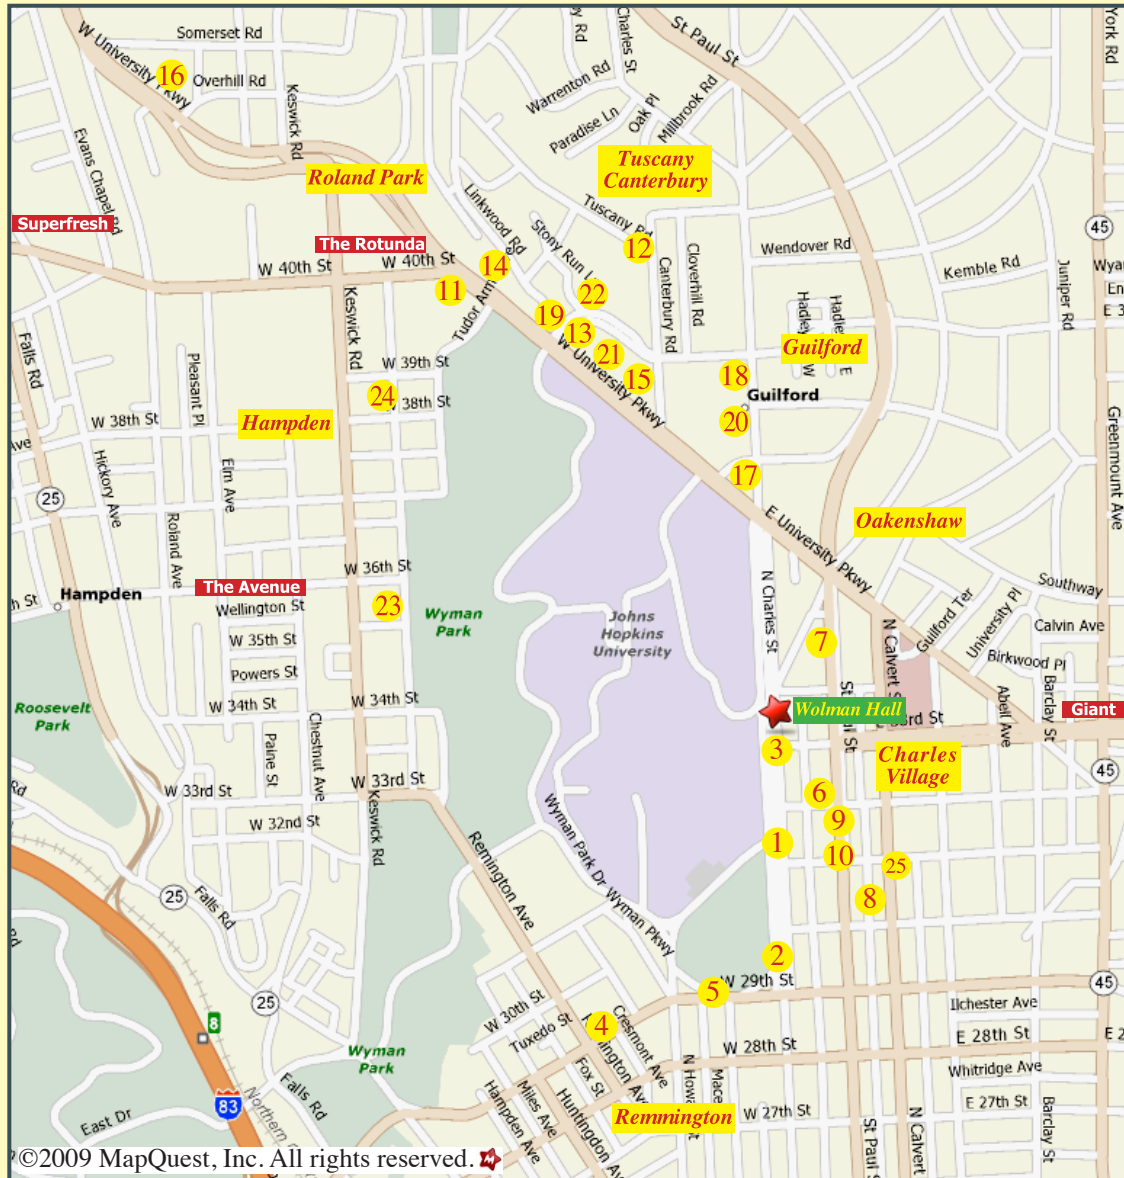

# Homewood Area Apartments

- |   |   |   |
|---|---|---|
| <b>1 Alston</b><br>3111 North Charles Street                              | <b>9 St Paul Court</b><br>3120 St. Paul Street                    | <b>17 Guilford Manor</b><br>2 West University Parkway       |
| <b>2 Baltimorean</b><br>2905 North Charles Street                         | <b>10 Wyman Towers</b><br>3100 St. Paul Street                    | <b>18 The Halstead</b><br>3900 North Charles St             |
| <b>3 The Blackstone &amp; Charles</b><br>3215 & 3333 North Charles Street | <b>11 505 W University Parkway</b><br>505 West University Parkway | <b>19 Hopkins House</b><br>110 West 39th Street             |
| <b>4 Cresmont Loft</b><br>2807 Cresmont Avenue                            | <b>12 Alps of Tuscany</b><br>100 Tuscany Road                     | <b>20 Northway</b><br>3700 north Charles Street             |
| <b>5 Dell House - Temporarily Closed</b>                                  | <b>13 The Broadview</b><br>105 West 39th Street                   | <b>21 University West</b><br>105 West University Parkway    |
| <b>6 Jefferson House</b><br>4 East 32nd Street                            | <b>14 The Carlyle</b><br>500 West University Parkway              | <b>22 Woodcliffe Manor</b><br>105 West 39th Street (office) |
| <b>7 The Marylander</b><br>3501 St. Paul Street                           | <b>15 Carolina</b><br>108-114 West University Parkway             | <b>23 Wyman Court</b><br>3500 - 3522 Beech Avenue           |
| <b>8 Peabody</b><br>205 East 30th Street                                  | <b>16 Chadford</b><br>909 West University Parkway                 | <b>24 Wyman Park</b><br>3925 Beech Avenue                   |
|   |   | <b>25 The Telephone Building</b><br>220 East 31st. Street   |